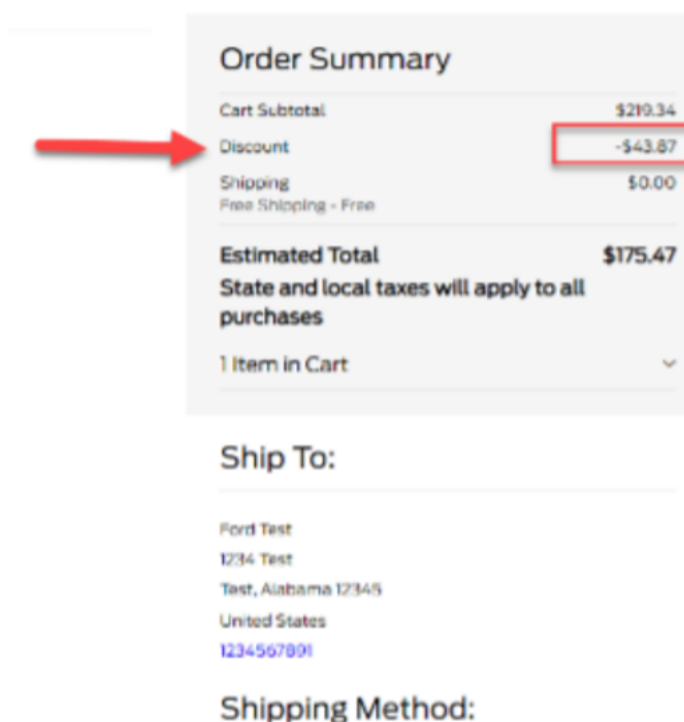

Download the Ford Rotunda Tools app via the App Store or Google Play. Ensure push notifications are enabled to never miss a Rotunda promotion!

This email was sent by: **Ford Motor Company**
1555 Fairlane Drive Allen Park, MI, 48101, USA

[Update Profile](#) | [Manage Subscriptions](#)